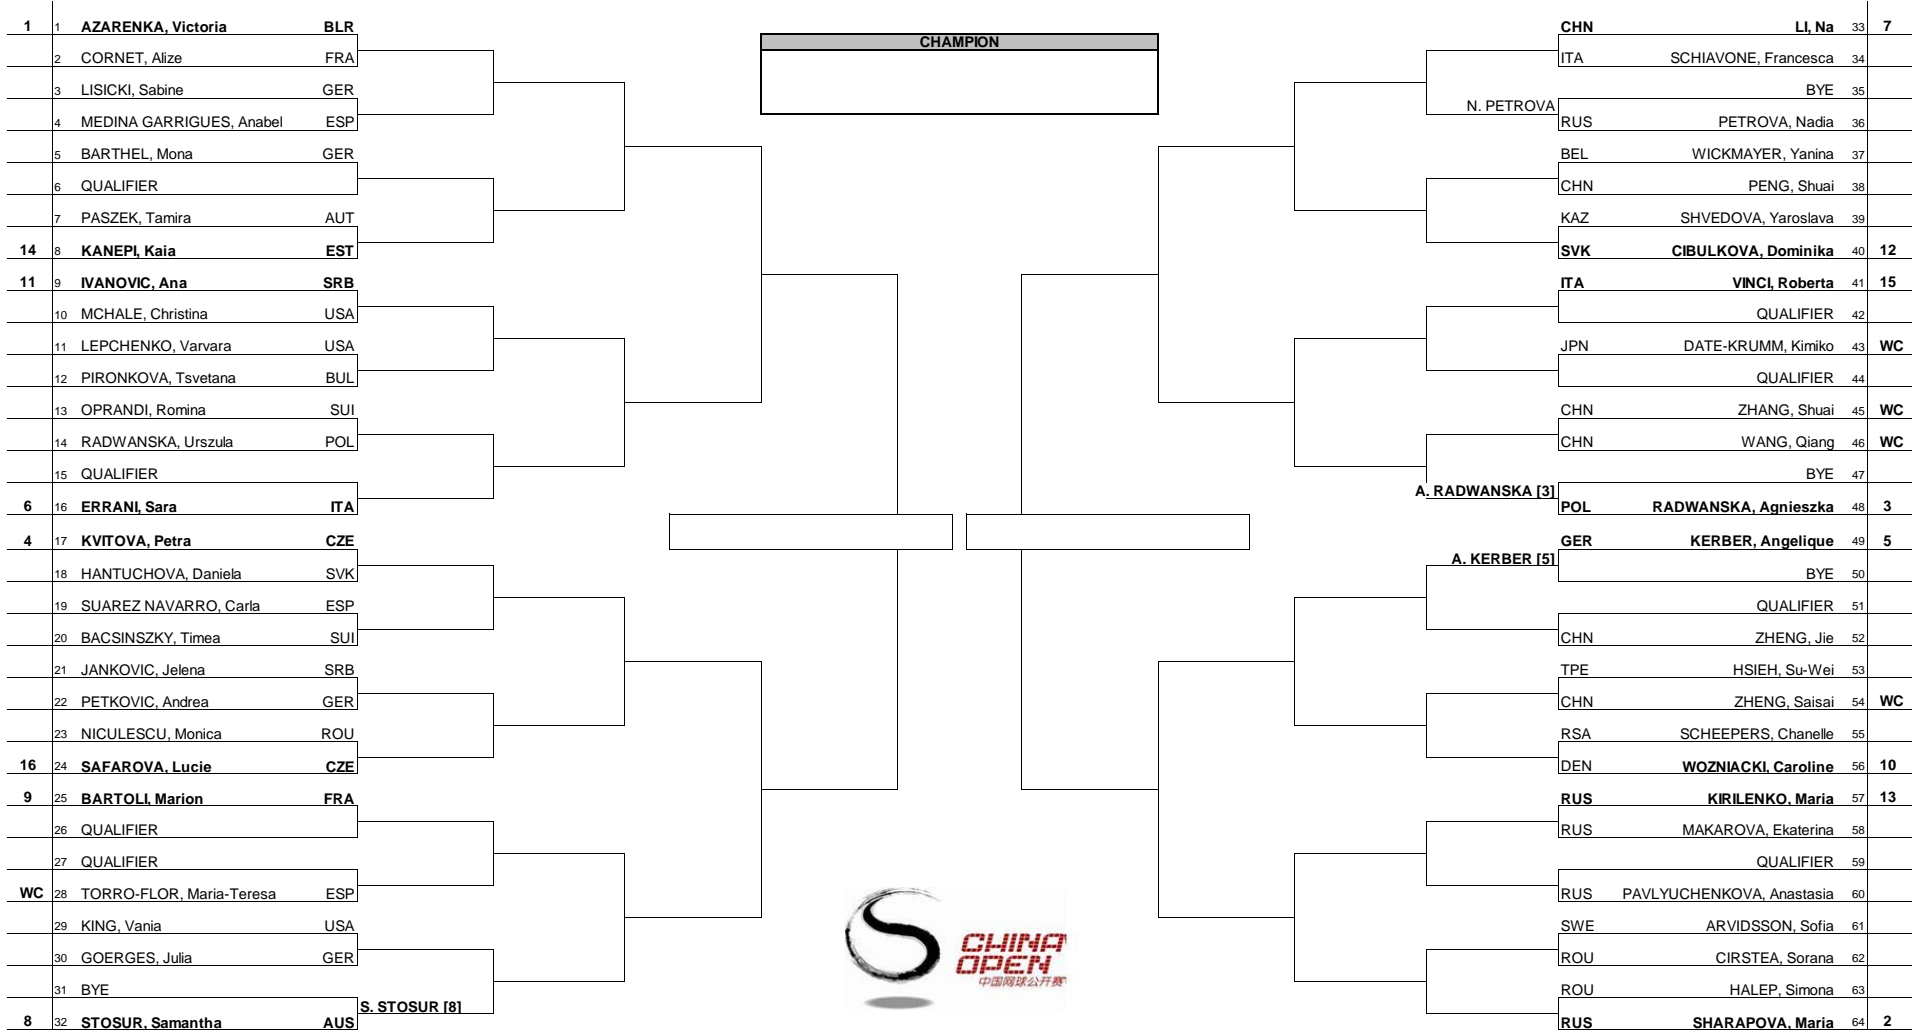

XPERIA
Sony Smartphone

China Open

MAIN DRAW SINGLES

Beijing, China 29 Sept - 7 Oct 2012
Hard, Deco-Turf
WTA Premier Mandatory - $4,828,050

XPERIA
Sony Smartphone

Seeded Players		Rank	Seeded Players		Rank	Prize Money		Pts.	Lucky Losers		Retirements/W.O.			
1	AZARENKA, Victoria	1	9	BARTOLI, Marion	10	Winner	$848,000	1000						
2	SHARAPOVA, Maria	2	10	WOZNIACKI, Caroline	11	Finalists	$424,000	700						
3	RADWANSKA, Agnieszka	3	11	IVANOVIC, Ana	12	Semi-Finalists	$185,290	450						
4	KVITOVA, Petra	5	12	CIBULKOVA, Dominika	13	Quarter Finalists	$81,400	250						
5	KERBER, Angelique	6	13	KIRILENKO, Maria	14	3rd Round	$40,700	140						
6	ERRANI, Sara	7	14	KANEPI, Kaia	15	2nd Round	$21,815	80						
7	LI, Na	8	15	VINCI, Roberta	16	1st Round	$12,925	5						
8	STOSUR, Samantha	9	16	SAFAROVA, Lucie	17									
									Last Direct Acceptance Su-Wei Hsieh (57)		Players Representative Zhang Shuai		WTA Supervisor F.Chouquet/G.Orlandi/Chen Shu	
Follow Live Scoring at www.wtatennis.com